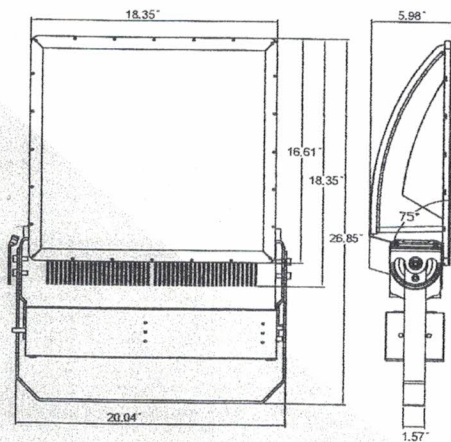

Image above does not represent all wattages and styles. Lamp appearance subject to change

ITEM INFORMATION

PART NUMBER EXPLANATION:

SERIES_WATTAGE_TECHNOLOGY_BEAM ANGLE_VOLTAGE_COLOR TEMP_COLOR

EXAMPLE: SL-1051-400-LED-30-UVD-57K-BK

DIMENSIONS

SPECIFICATIONS

▪ SERIES	SL-1051
▪ WATTAGE	300, 400
▪ TECHNOLOGY	LED
▪ VOLTAGE	UVD (120-277)
▪ COLOR TEMPERATURE	2700K - 7000K
▪ EFFICIENCY	125Lm/W
▪ LIFESPAN	50,000 hrs.
▪ CRI	70/80 RA
▪ IP65	